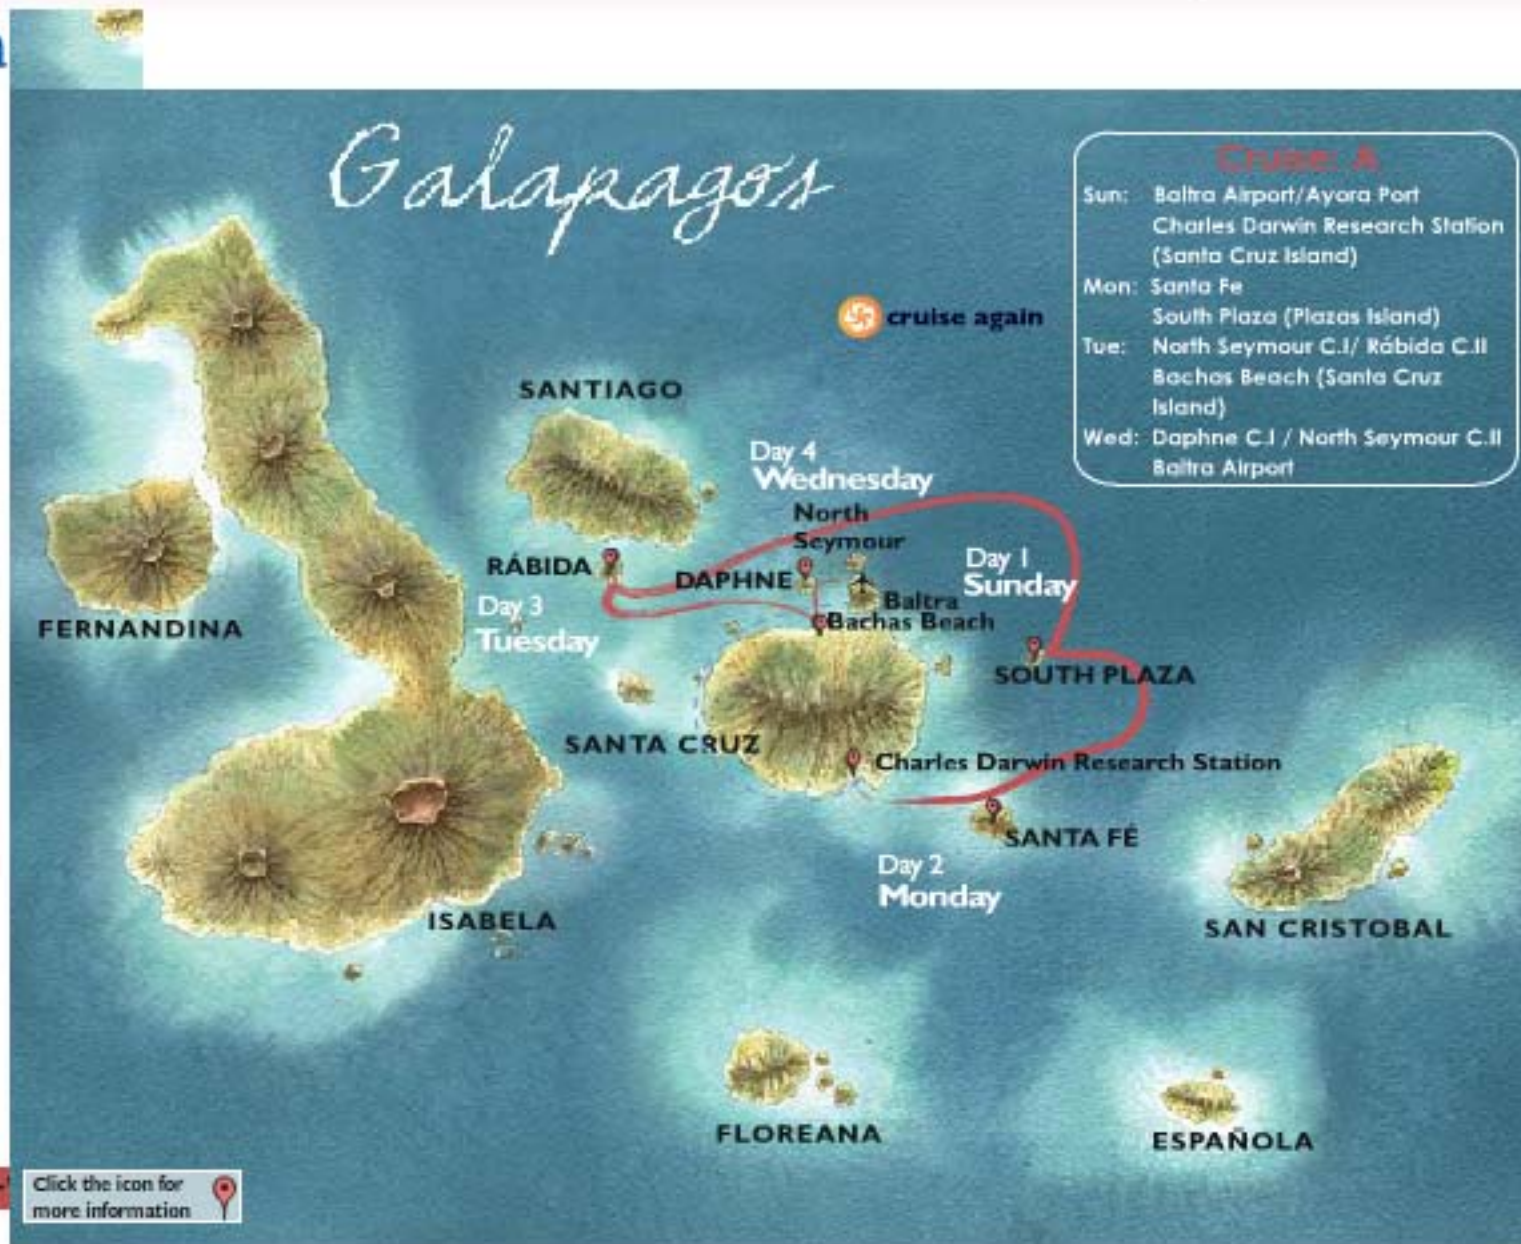

Itinerary

Sunday - Wednesday

Sunday - Wednesday

Cruise A
4 days / 3 nights

Wednesday - Sunday

Cruise B
5 days / 4 nights

Sunday - Wednesday

Cruise C
4 days / 3 nights

Cruise: **4 Days / 3 Nights (Sun-**

Click the icon for more information 

Itineraries

Galapagos Cruises

Sunday - Wednesday

Cruise A
4 days / 3 nights

Wednesday - Sunday

Cruise B
5 days / 4 nights

Sunday - Wednesday

Cruise C
4 days / 3 nights

Download Cruise B

A

B

C

D

Cruise: **4 Days / 3 Nights (Sun-Wed)** **5 Days / 4 Nights (Wed-Sun)** **4 Days / 3 Nights (Sun-Wed)** **5 Days / 4 Nights (Wed-Sun)**

Departures