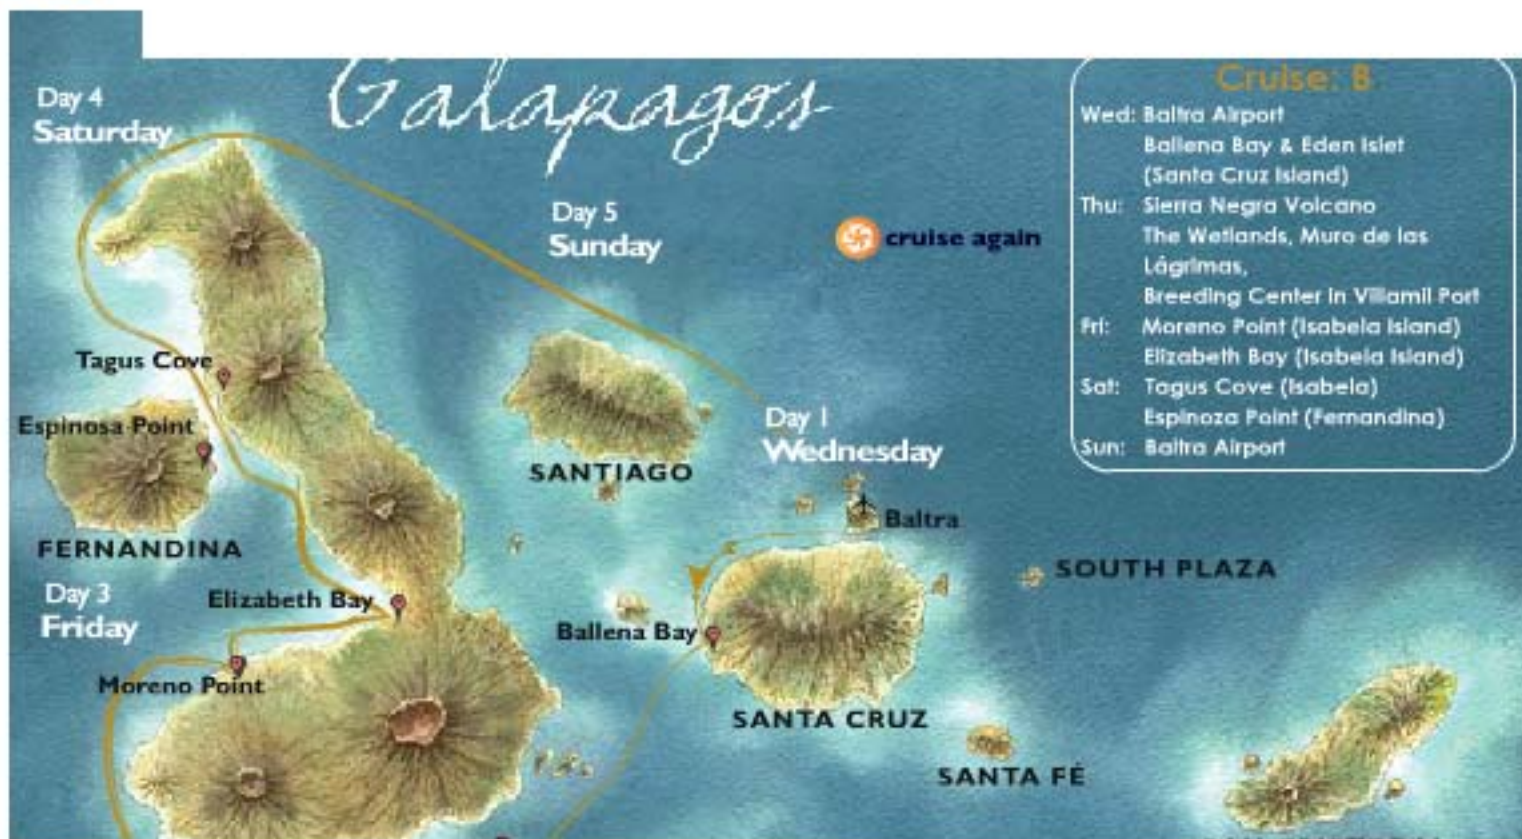

Itinerary

Sunday - Wednesday

Sunday - Wednesday

Cruise A
4 days / 3 nights

Wednesday - Sunday

Cruise B
5 days / 4 nights

Sunday - Wednesday

Cruise C
4 days / 3 nights

Cruise: **4 Days / 3 Nights (Sun-**

Click the icon for more information 

Itineraries

Galapagos Cruises

Sunday - Wednesday

Cruise A
4 days / 3 nights

Wednesday - Sunday

Cruise B
5 days / 4 nights

Sunday - Wednesday

Cruise C
4 days / 3 nights

Download Cruise B

A

B

C

D

Cruise: **4 Days / 3 Nights (Sun-Wed)** **5 Days / 4 Nights (Wed-Sun)** **4 Days / 3 Nights (Sun-Wed)** **5 Days / 4 Nights (Wed-Sun)**

Departures